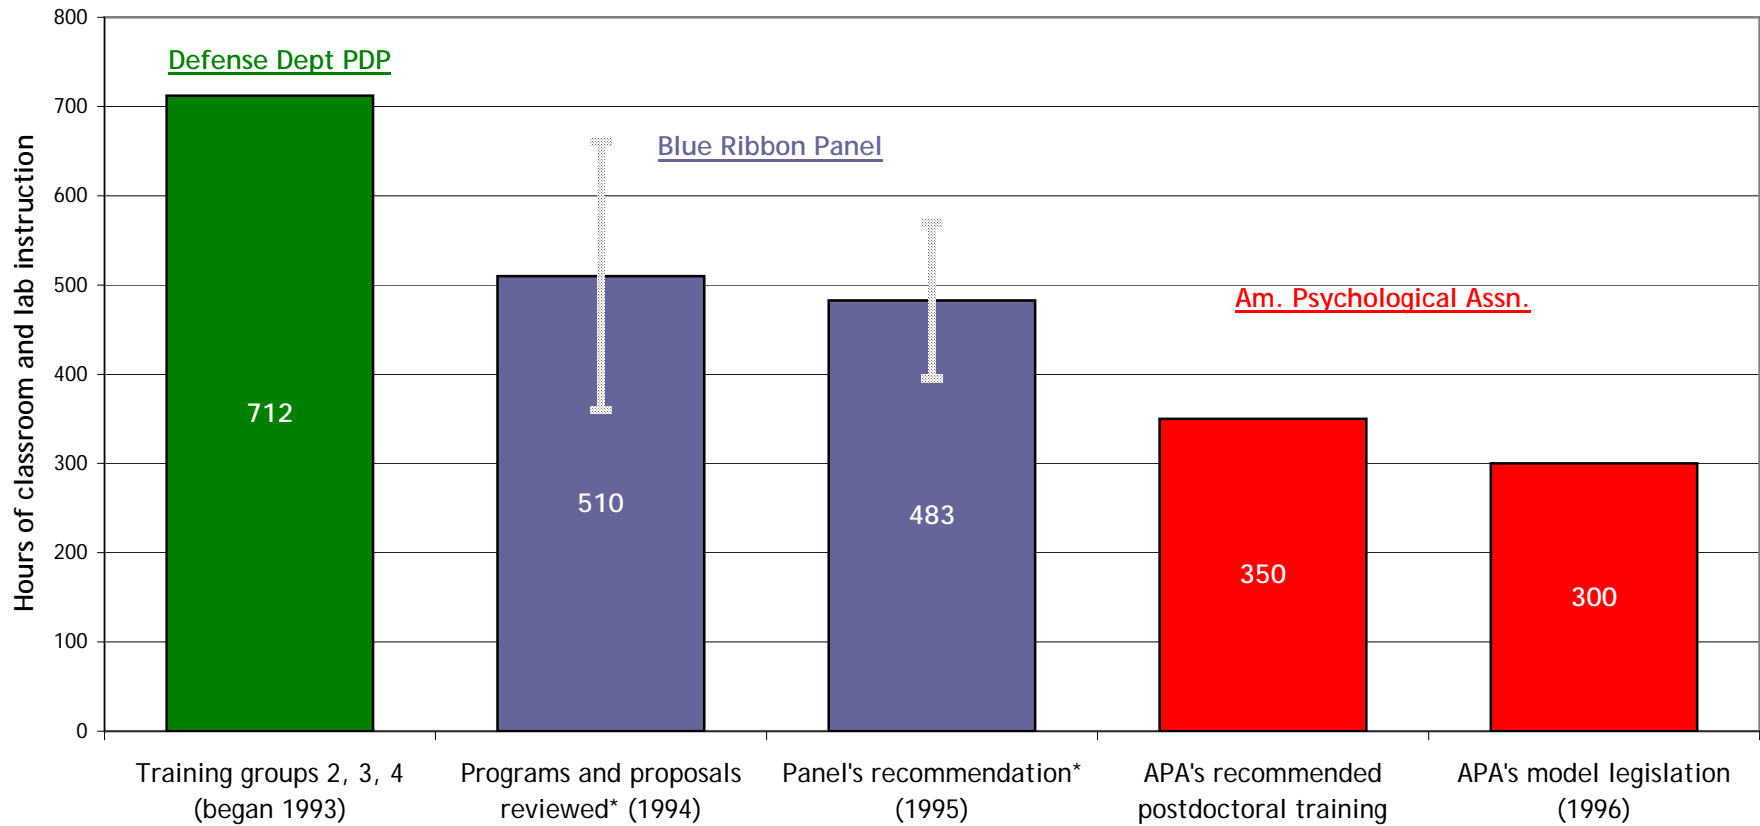

RxP training then and now: This is progress?

*Blue Ribbon Panel's review and recommendations reported as ranges of instruction hours ("error" bars). Main bar heights set to midpoints of ranges.