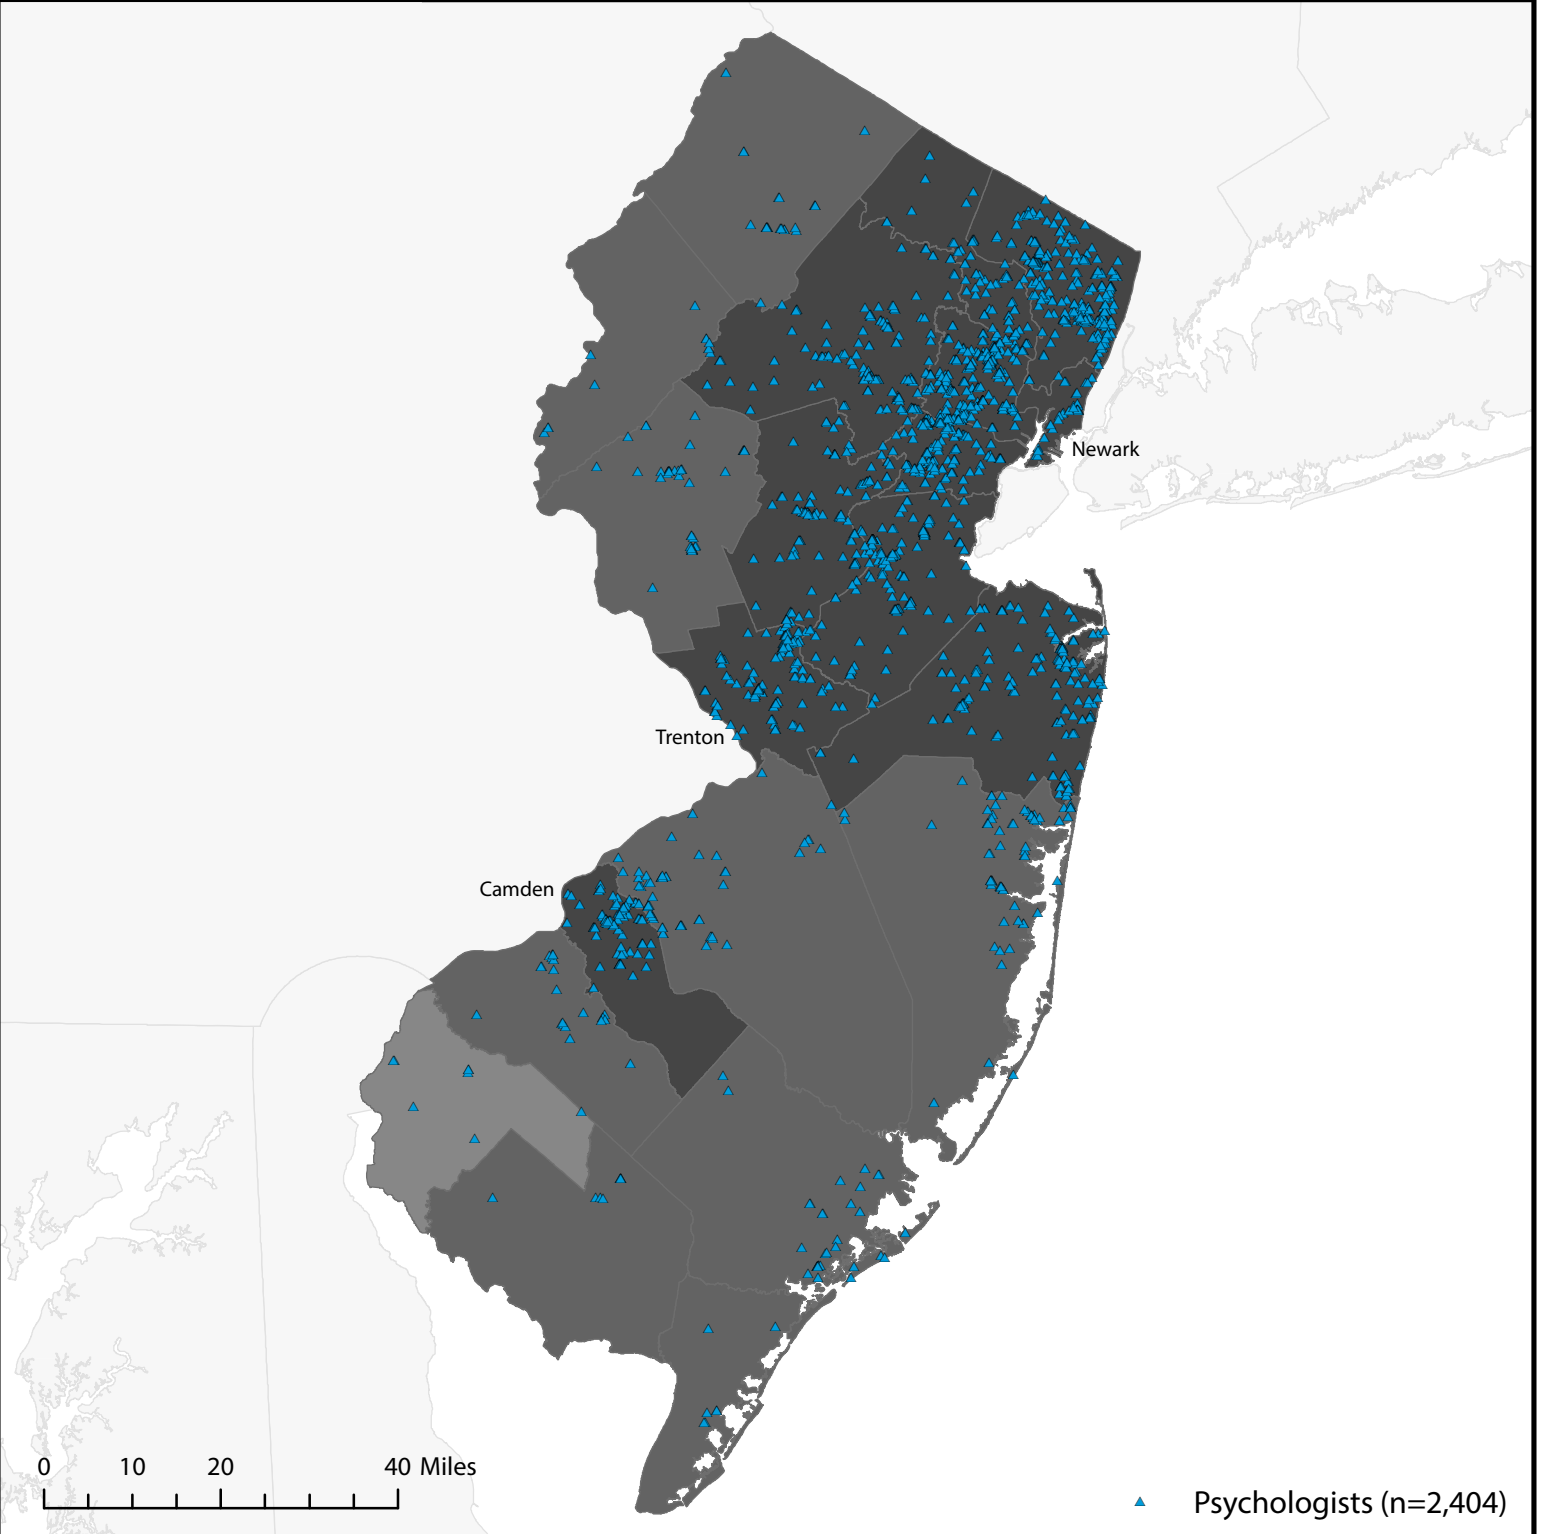

Psychologists

New Jersey

▲ Psychologists (n=2,404)

Population per square mile

Source: 2012 American Community Survey